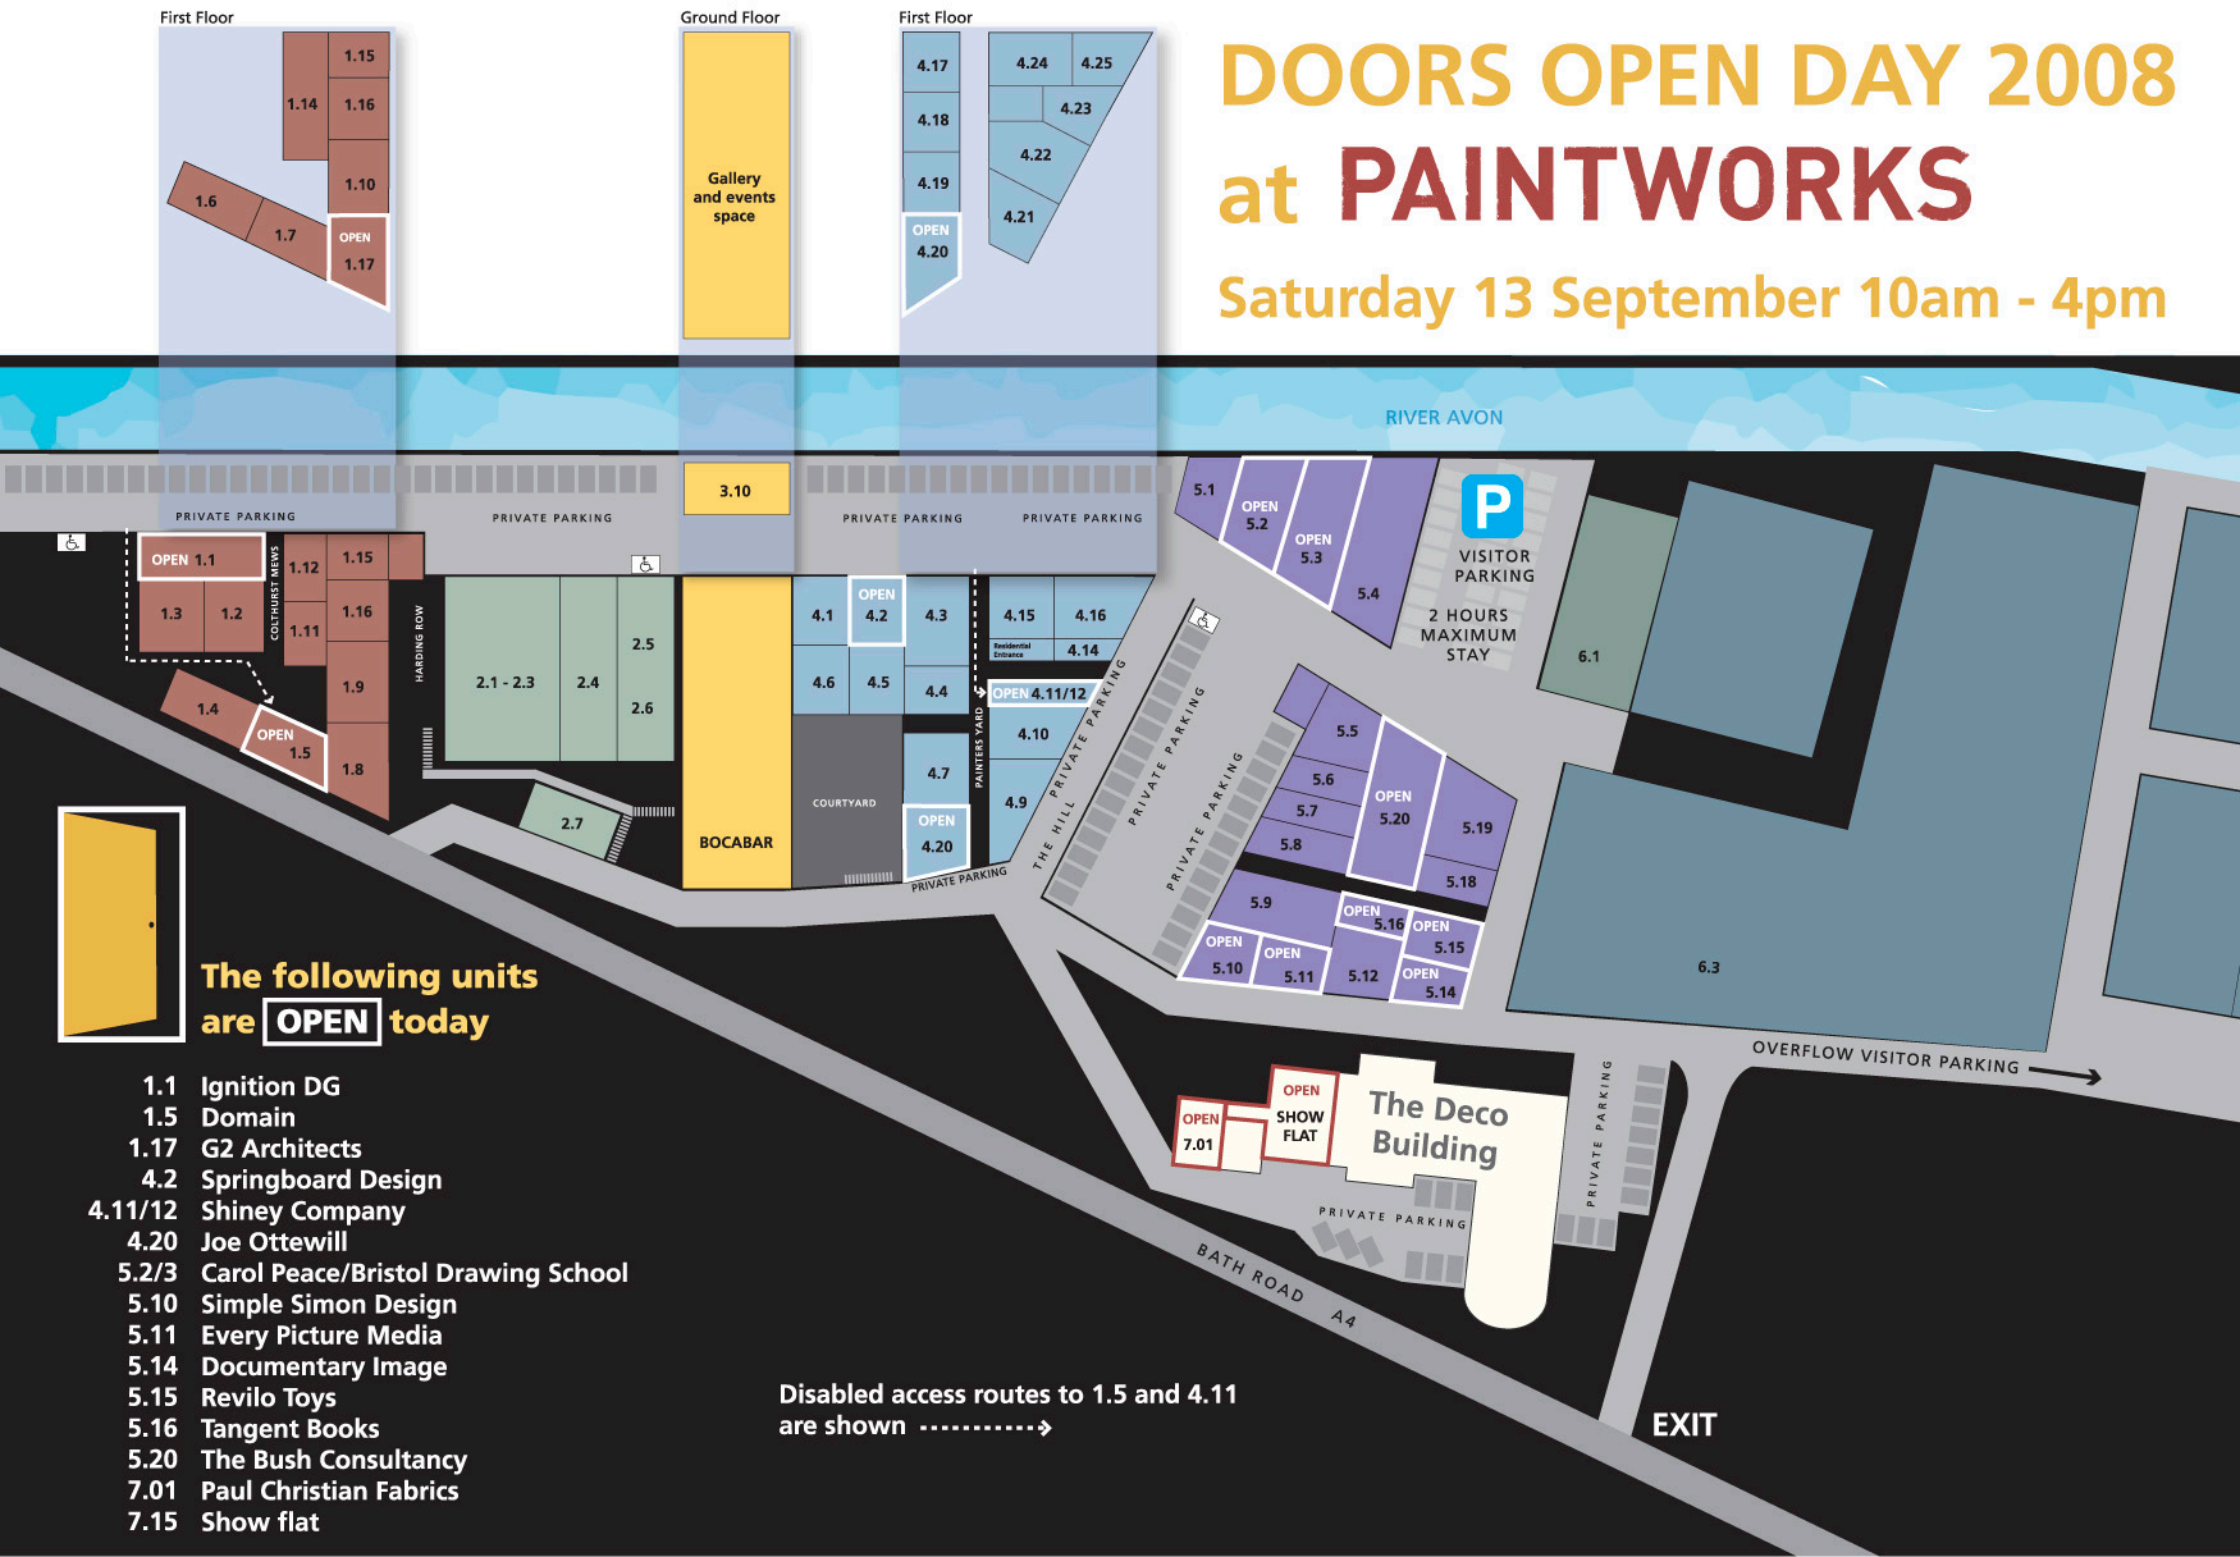

DOORS OPEN DAY 2008

at PAINTWORKS

Saturday 13 September 10am - 4pm

The following units are **OPEN** today

- 1.1 Ignition DG
- 1.5 Domain
- 1.17 G2 Architects
- 4.2 Springboard Design
- 4.11/12 Shiney Company
- 4.20 Joe Ottewill
- 5.2/3 Carol Peace/Bristol Drawing School
- 5.10 Simple Simon Design
- 5.11 Every Picture Media
- 5.14 Documentary Image
- 5.15 Revilo Toys
- 5.16 Tangent Books
- 5.20 The Bush Consultancy
- 7.01 Paul Christian Fabrics
- 7.15 Show flat

Disabled access routes to 1.5 and 4.11 are shown→